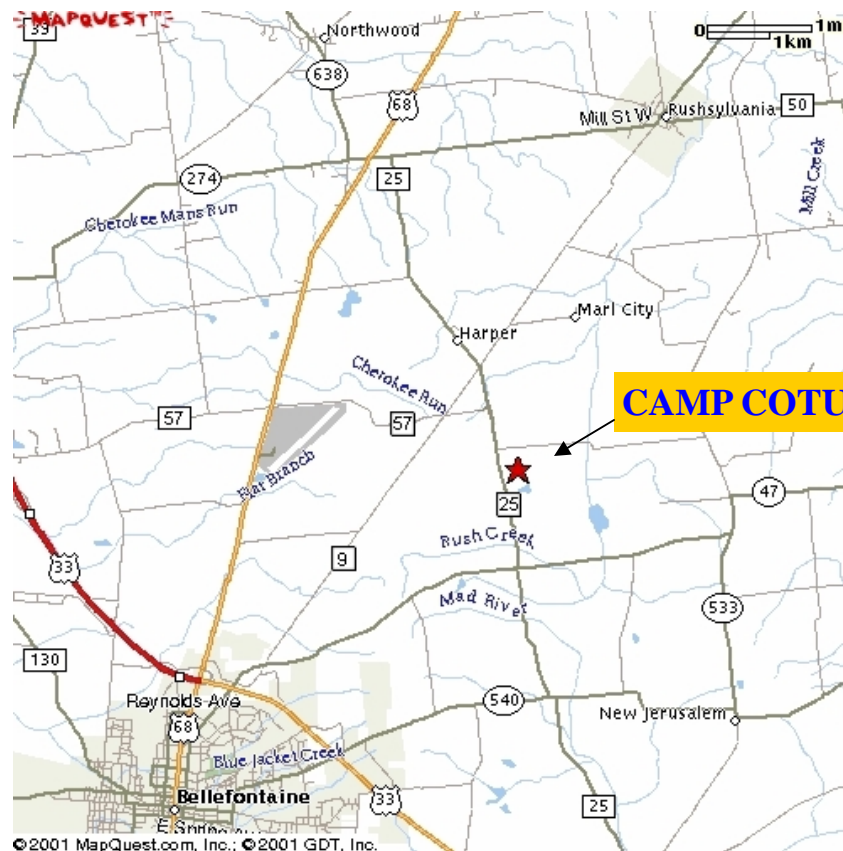

How do I get there from here?

Here are some simple directions. If you have a GPS unit just type in 2158 Cty. Rd. 25 N., Bellefontaine, Ohio 43311. It will bring you to our entrance. **Special Note:** Do not depend upon Map Quest. Their directions are very confusing and not direct.

From Indiana:

Take Rt. 33 East toward Columbus.
Turn left (N) on Cty. Rd 57 (Before you get to Bellefontaine.)
Go until 57 dead ends (8 miles).
Turn right onto 25 (S).
Camp will be 1 mile on the left.

From Columbus:

Take Rt. 33 West.
Take St Rt. 540 exit in Bellefontaine, turn right (E) on 540.
Go approx. 2 miles to Cty Rd 25. Turn left.
3 miles to camp, on right side.
(25 jogs to the right & then immediate left at CR 47.)

From North:

Take 68 South (in Findlay) past Kenton.
14 miles past Kenton, turn left (E) onto 274.
Immediately turn right onto 25 (S).
Camp will be 6 miles on the left.

From Dayton/South:

Take I-70 East to 68 North.
Go through downtown Bellefontaine, past the courthouse, through Sandusky Ave.
Turn Right on CR 47 at the light (Before you get to 33.)
Turn Left on CR 25.
Camp will be 3/4 mile on the right.